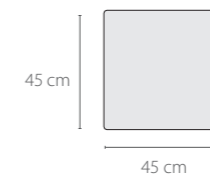

squarex 01

	C 4	C 5	Available colors						
Height	38 cm	43 cm							
Code	70475	70476	Red 81	Apricot 57	Dandelion 59	Sapphire 63	Emerald 61	Dark Grey 51	Charcoal 62