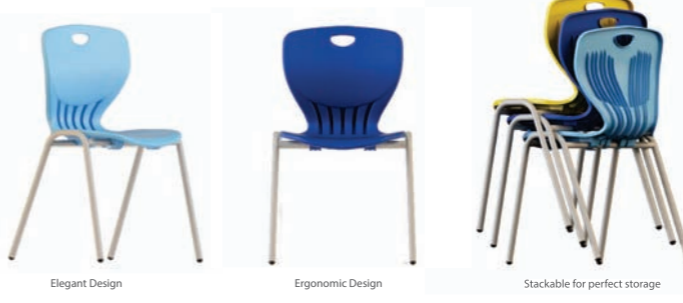

How to order | Choose: **Chair height code - Shell color code - Metal frame color code (70113 - 36 - 43)**

Maxima-A

The A-frame allows for a comfortable grip and easy stacking for storage. The robust seat surface resists scratches and is easy to clean. Glides provide stability and protect floors from abrasion. A convenient grip hole in the seatback makes carrying this lightweight chair even easier. The chair is available in 3 seat heights according to DIN EN 1729.

Supporting ribs

Ergonomic Design

Strong & easy fixing system

Glides provide stability and protect floors from abrasion

Sturdy light metal frame

Steel tube

Elegant Design

Ergonomic Design