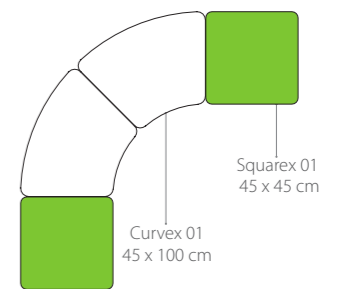

squarex 01

	C 4	C 5	Available colors						
Height	38 cm	43 cm							
Code	70475	70476	Red 81	Apricot 57	Dandelion 59	Sapphire 63	Emerald 61	Dark Grey 51	Charcoal 62