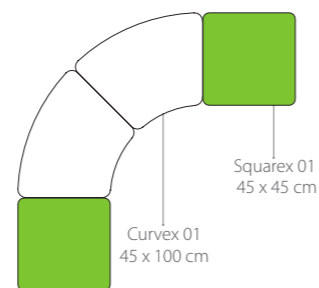

Curvex 01

	C 4	C 5	Available colors						
Height	38 cm	43 cm							
Code	70471	70472	Red 81	Apricot 57	Dandelion 59	Sapphire 63	Emerald 61	Dark Grey 51	Charcoal 62

Recommended Storage Units

Smart C Storage
Page No. 82

Hexa

	C 4	C 5	Available colors						
Height	38 cm	43 cm							
Code	70473	70474	Red 81	Apricot 57	Dandelion 59	Sapphire 63	Emerald 61	Dark Grey 51	Charcoal 62

squarex 01

	C 4	C 5	Available colors						
Height	38 cm	43 cm							
Code	70475	70476							