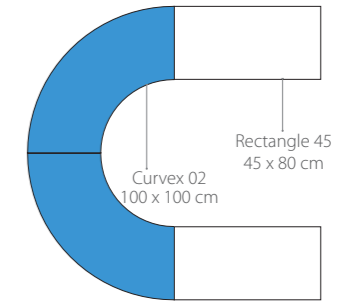

Curvex 02

	C 4	C 5	Available colors						
Height	38 cm	43 cm							
Code	70450	70451	Red 81	Apricot 57	Dandelion 59	Sapphire 63	Emerald 61	Dark Grey 51	Charcoal 62