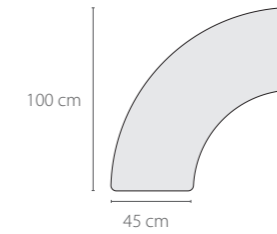

Curvex 02

	C 4	C 5	Available colors						
Height	38 cm	43 cm							
Code	70450	70451	Red 81	Apricot 57	Dandelion 59	Sapphire 63	Emerald 61	Dark Grey 51	Charcoal 62