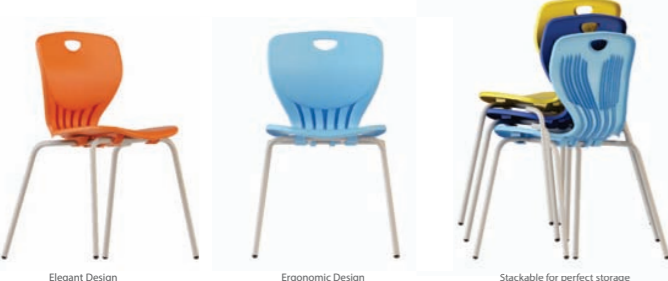

How to order | Choose: **Chair height code - Shell color code - Metal frame color code (70123 - 38 - 43)**

Maxima-N

The four-leg chair is modern and ergonomically designed, allowing easy stacking and storage. The robust seat surface resists scratches and is easy to clean. Glides provide stability and protect floors from abrasion. A convenient grip hole in the seatback makes carrying this lightweight chair a breeze. The chair is available in 3 seat heights according to DIN EN 1729.

Supporting ribs Ergonomic Design Strong & easy fixing system

Glides provide stability and protect floors from abrasion Sturdy light metal frame Steel tube

Elegant Design Ergonomic Design Stackable for perfect storage