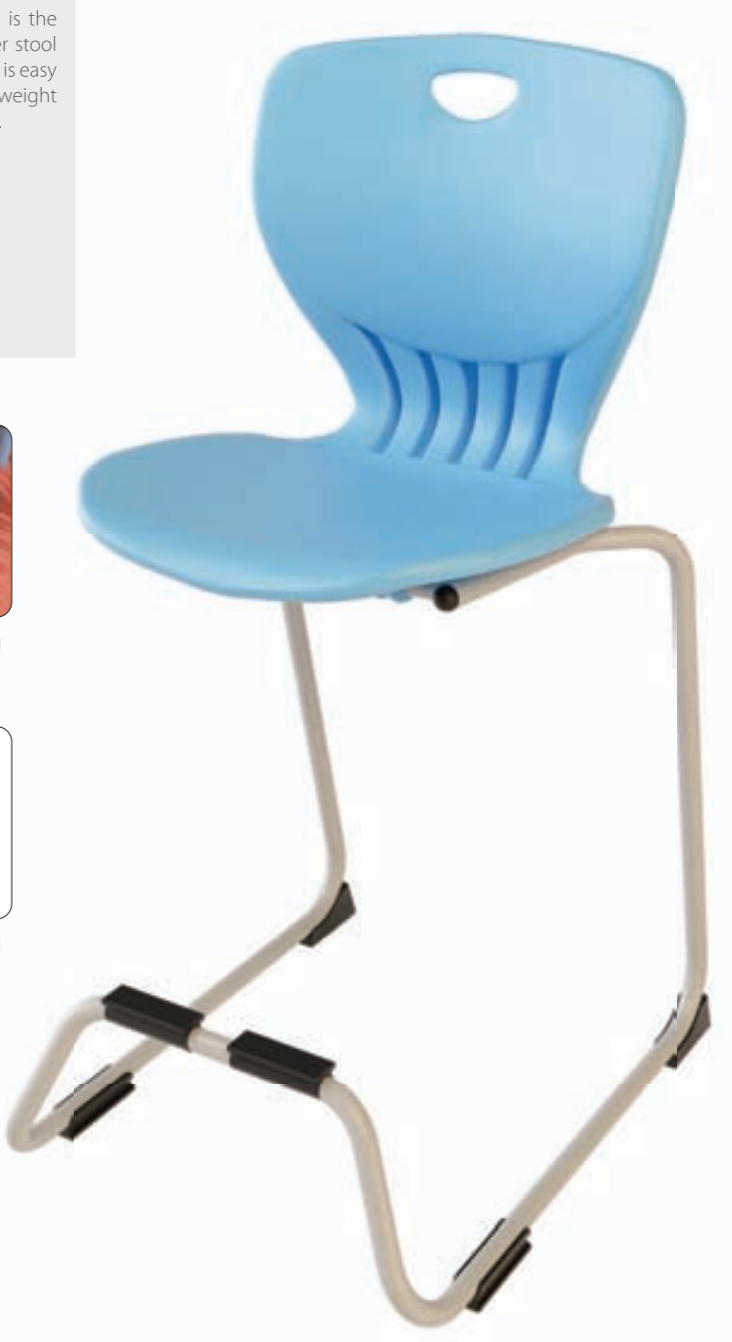

Maxima-Hi		C 7	C 8	C 9
	Seat Height	56 cm	61 cm	66 cm
	Code	70135	70136	70137
	Seat width & Depth	36 x 38 cm	43 x 45 cm	43 x 45 cm
	Overall Height	86 cm	97 cm	102 cm
	Recommended Table Height	80 cm	85 cm	90 cm

How to order | Choose: **Chair height code - Shell color code - Metal frame color code (70135 - 34 - 43)**