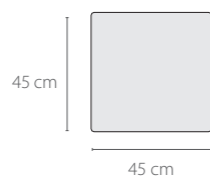

Curvex 01

	C 4	C 5	Available colors						
Height	38 cm	43 cm							
Code	70471	70472	Red 81	Apricot 57	Dandelion 59	Sapphire 63	Emerald 61	Dark Grey 51	Charcoal 62

Recommended Storage Units

Smart C Storage
Page No. 82

Hexa

	C 4	C 5	Available colors						
Height	38 cm	43 cm							
Code	70473	70474	Red 81	Apricot 57	Dandelion 59	Sapphire 63	Emerald 61	Dark Grey 51	Charcoal 62

squarex 01

	C 4	C 5	Available colors						
Height	38 cm	43 cm							
Code	70475	70476							