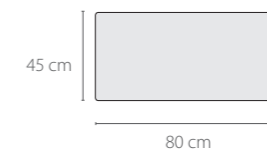

Rectangle 45

	C 4	C 5	Available colors						
Height	38 cm	43 cm							
Code	70452	70453	Red 81	Apricot 57	Dandelion 59	Sapphire 63	Emerald 61	Dark Grey 51	Charcoal 62